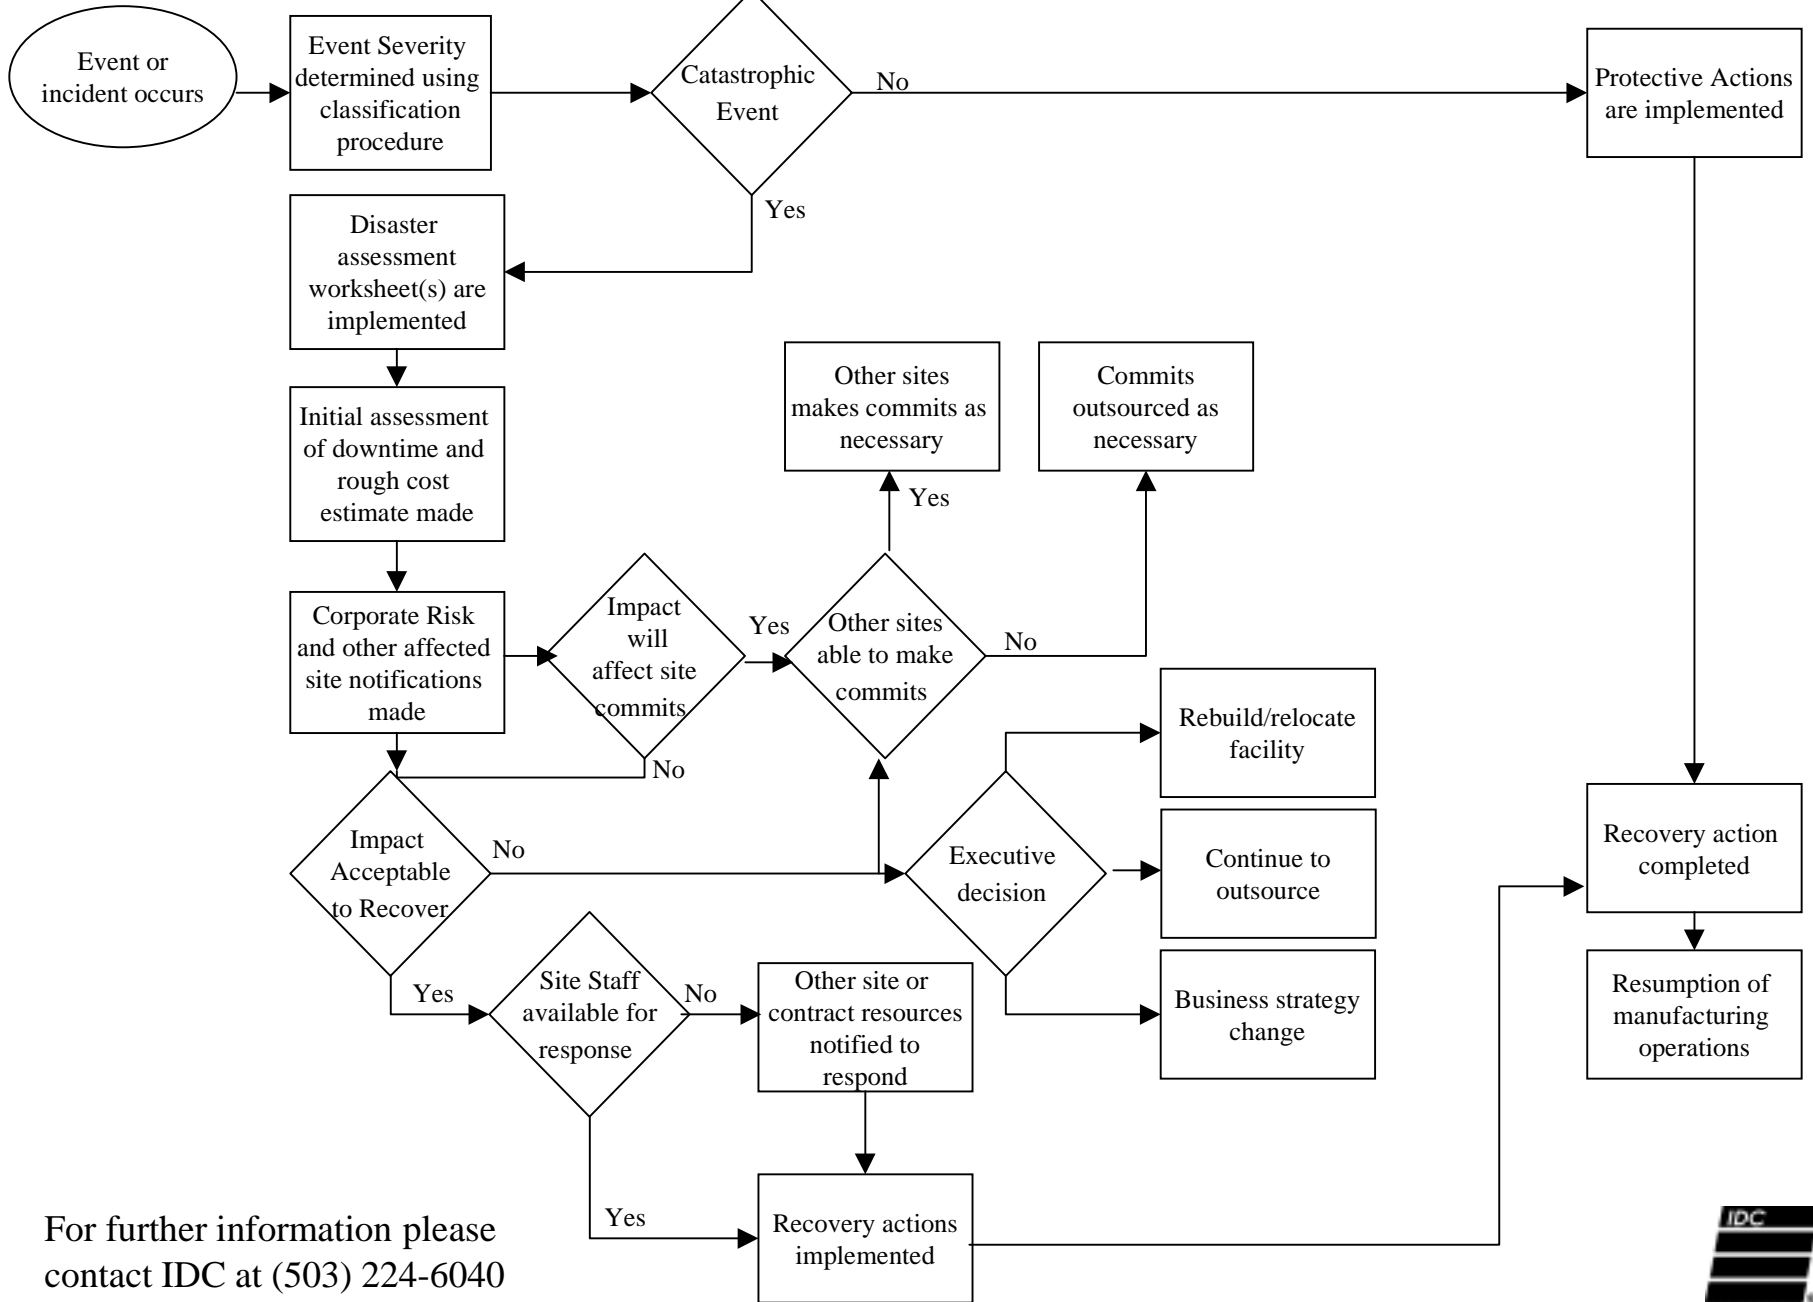

Emergency Preparedness Flow Chart

For further information please contact IDC at (503) 224-6040